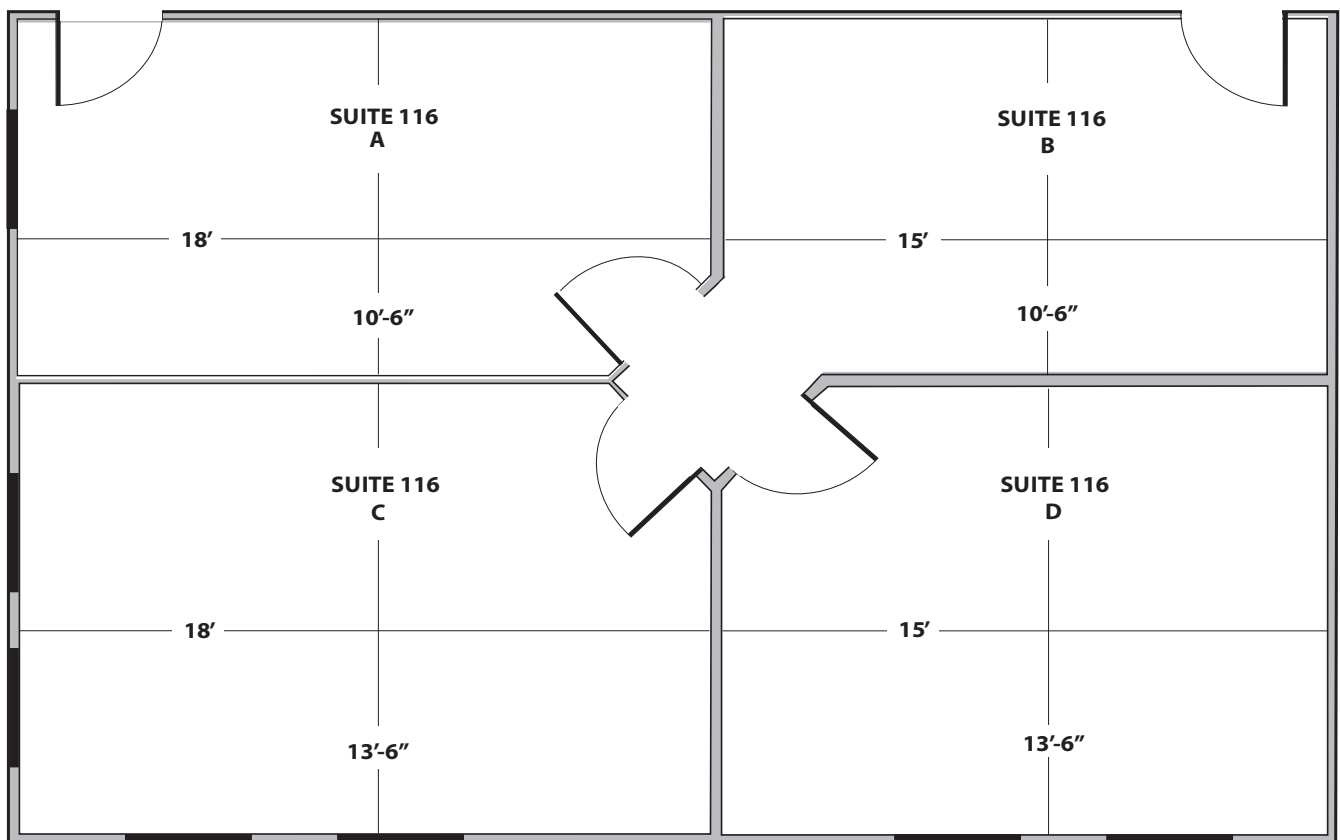

AVAILABLE SPACE FOR LEASE

**Building 1378, Suite 116
3707 S. Godfrey Boulevard
Spokane, WA 99224**

• Floor plan not to scale

Contact:

Leisa Kosanke
Marketing Manager
Spokane International Airport
9000 W. Airport Drive, Suite 204
Spokane, WA 99224
509.455.6412
509.481.3340 - cell
lkosanke@spokaneairports.net
Website: www.spokaneairports.net