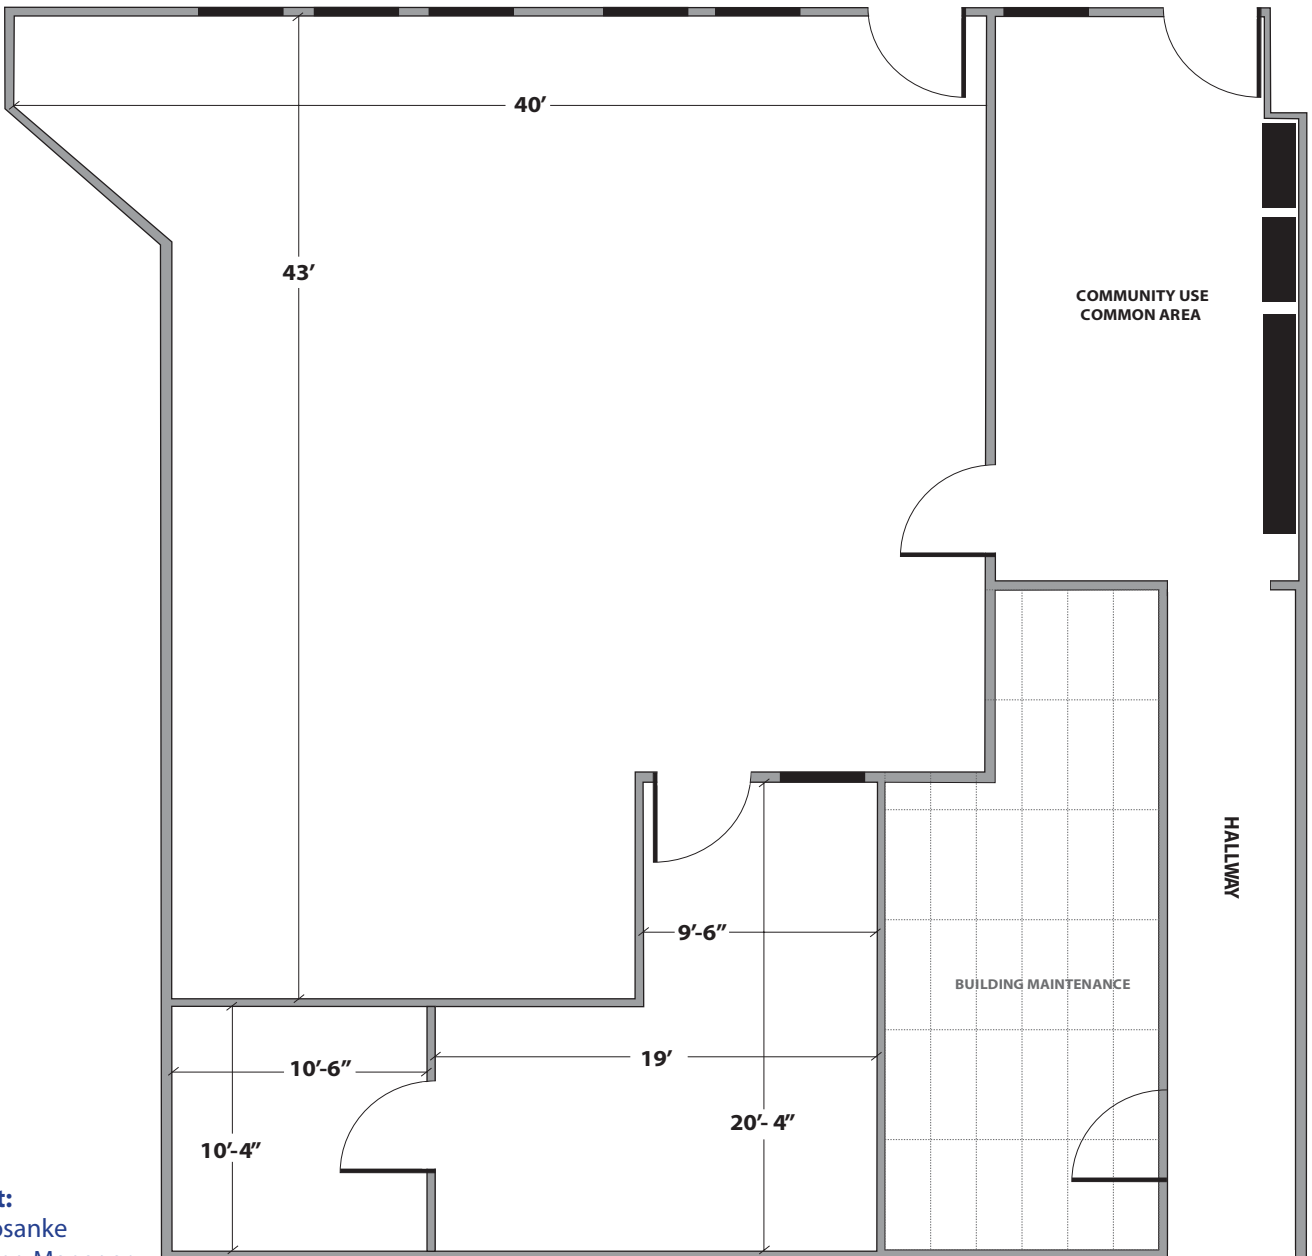

AVAILABLE SPACE FOR LEASE

Building 1378, Suite 121
3707 S. Godfrey Boulevard
Spokane, WA 99224

• Floor plan not to scale

Contact:

Leisa Kosanke
Marketing Manager
Spokane International Airport
9000 W. Airport Drive, Suite 204
Spokane, WA 99224
509.455.6412
509.481.3340 - cell
lkosanke@spokaneairports.net
Website: www.spokaneairports.net